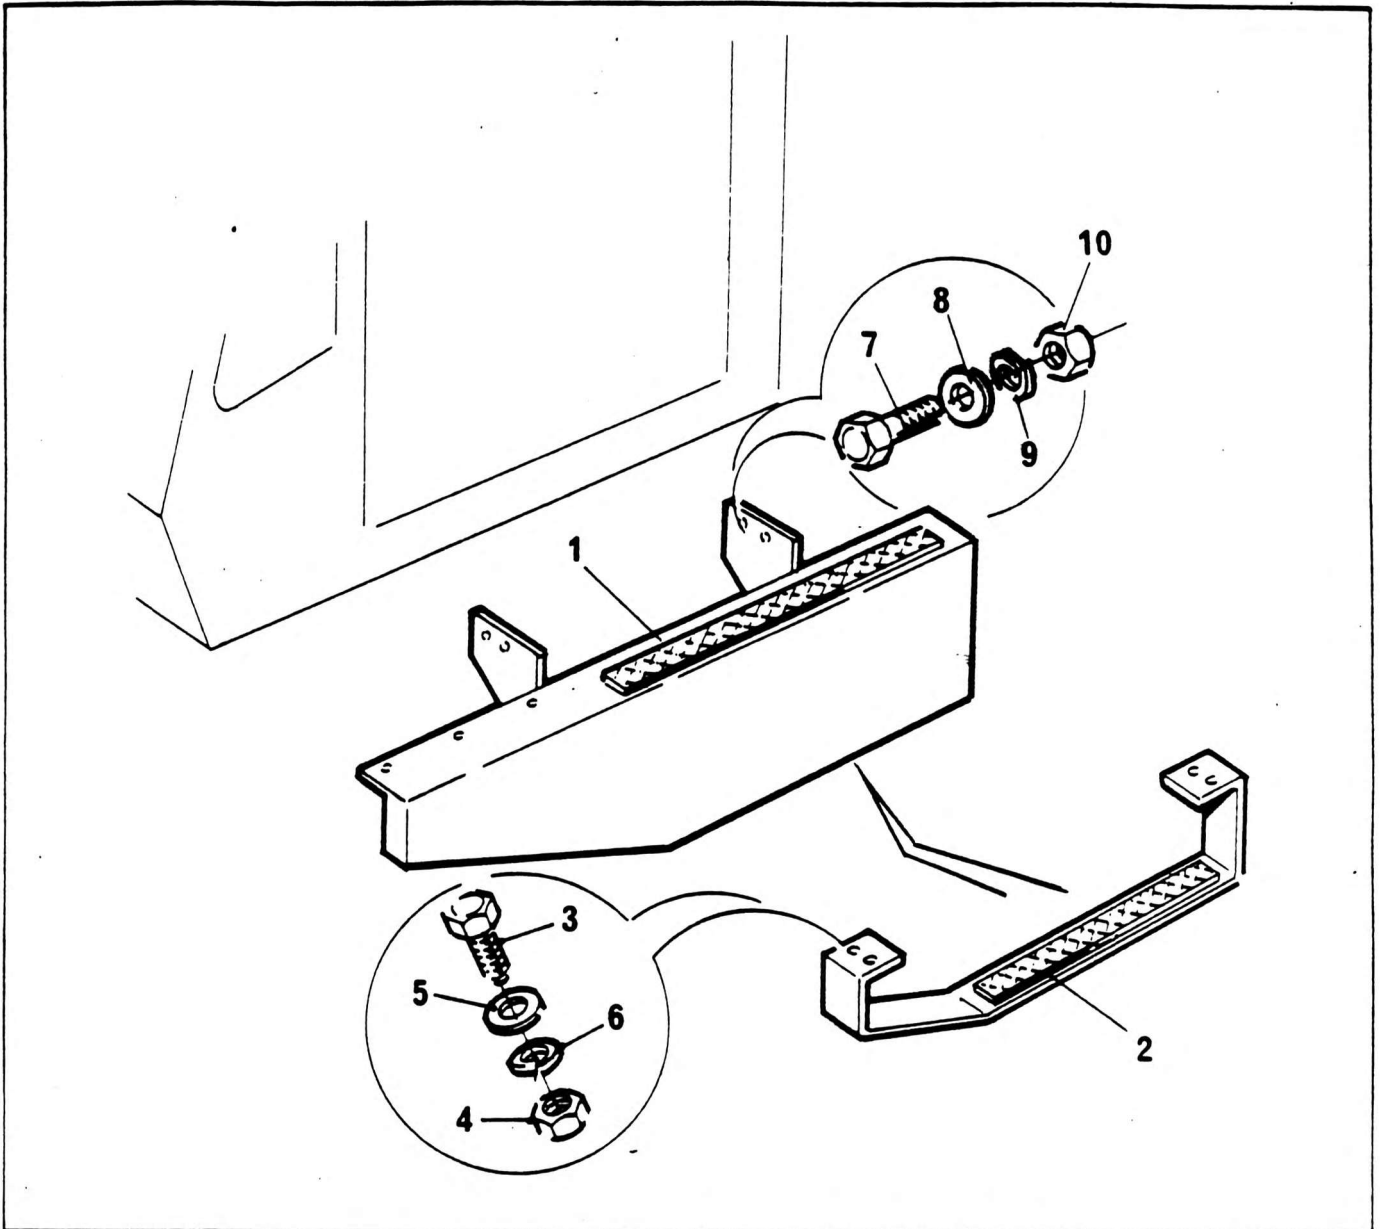

PANEL CAB SKIRT INSTALL LH

| NO. | PART NO. | QTY. | DESCRIPTION | NO. | PART NO. | QTY. | DESCRIPTION |
|-----|--------------|------|-------------------------------|-----|----------|------|-------------|
| 1 | 6-679-991283 | 1 | Panel Cab Skirt LH | | | | |
| 2 | 6-966-990233 | 1 | Step | | | | |
| 3 | 7090001 | 8 | Bolt Hex Head M6 x 25 Long | | | | |
| 4 | 7069102 | 8 | Nut M6 | | | | |
| 5 | 7066536 | 8 | Washer Plain M6 | | | | |
| 6 | 7067214 | 8 | Washer Spring M6 | | | | |
| 7 | 7091002 | 4 | Bolt Hex Head M8 x 30 Long | | | | |
| 8 | 7066537 | 4 | Washer Plain M8 | | | | |
| 9 | 7067215 | 4 | Washer Spring M8 | | | | |
| 10 | 7069201 | 4 | Nut Hex M8 | | | | |